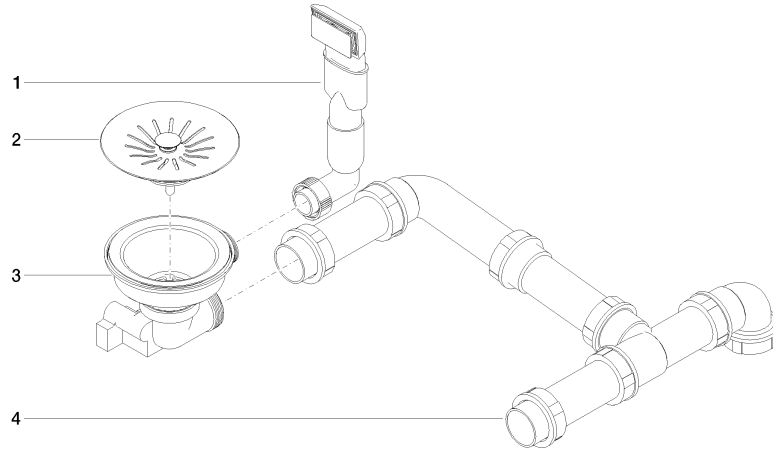

## Pop-up waste and overflow closable by hand - Stainless Steel

---

10 415 003

- 3½" drain valve closable by hand
- concealed overflow
- strainer insert
- suitable for sink 38 180 003

Only suitable for combining with polished high-grade steel kitchen sinks.

Pop-up waste and overflow closable by hand - Stainless Steel

10 415 003

**Pop-up waste and overflow closable by hand - Stainless Steel**

10 415 003

**Spare parts list**

No.	Item Number	Name	Quantity used	Delivery time
1	90 11 01 200 09-85	connection	1	60
2	90 11 01 200 07-85	plug	1	60
3	90 11 01 200 08-85	casing ( completely )	1	2
4	90 11 01 200 02 90	pipng	1	60