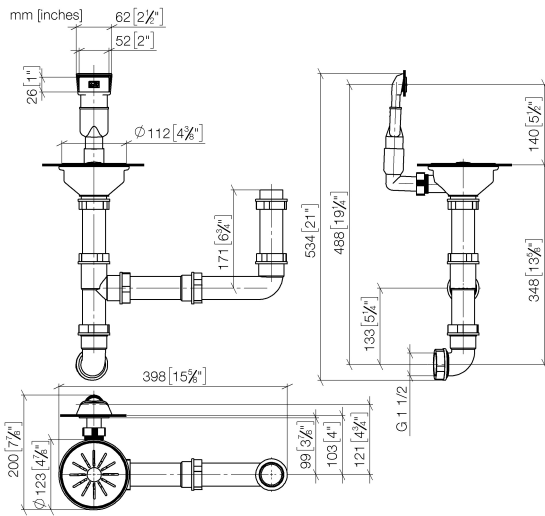

## Pop-up waste and overflow closable by hand - Stainless Steel

---

10 415 003

- 3½" drain valve closable by hand
- concealed overflow
- strainer insert
- suitable for sink 38 180 003

Only suitable for combining with polished high-grade steel kitchen sinks.

Pop-up waste and overflow closable by hand - Stainless Steel

10 415 003

**Pop-up waste and overflow closable by hand - Stainless Steel**

10 415 003

**Spare parts list**

No.	Item Number	Name	Quantity used	Delivery time
1	90 11 01 200 09-85	connection	1	60
2	90 11 01 200 07-85	plug	1	60
3	90 11 01 200 08-85	casing ( completely )	1	2
4	90 11 01 200 02 90	pipng	1	60